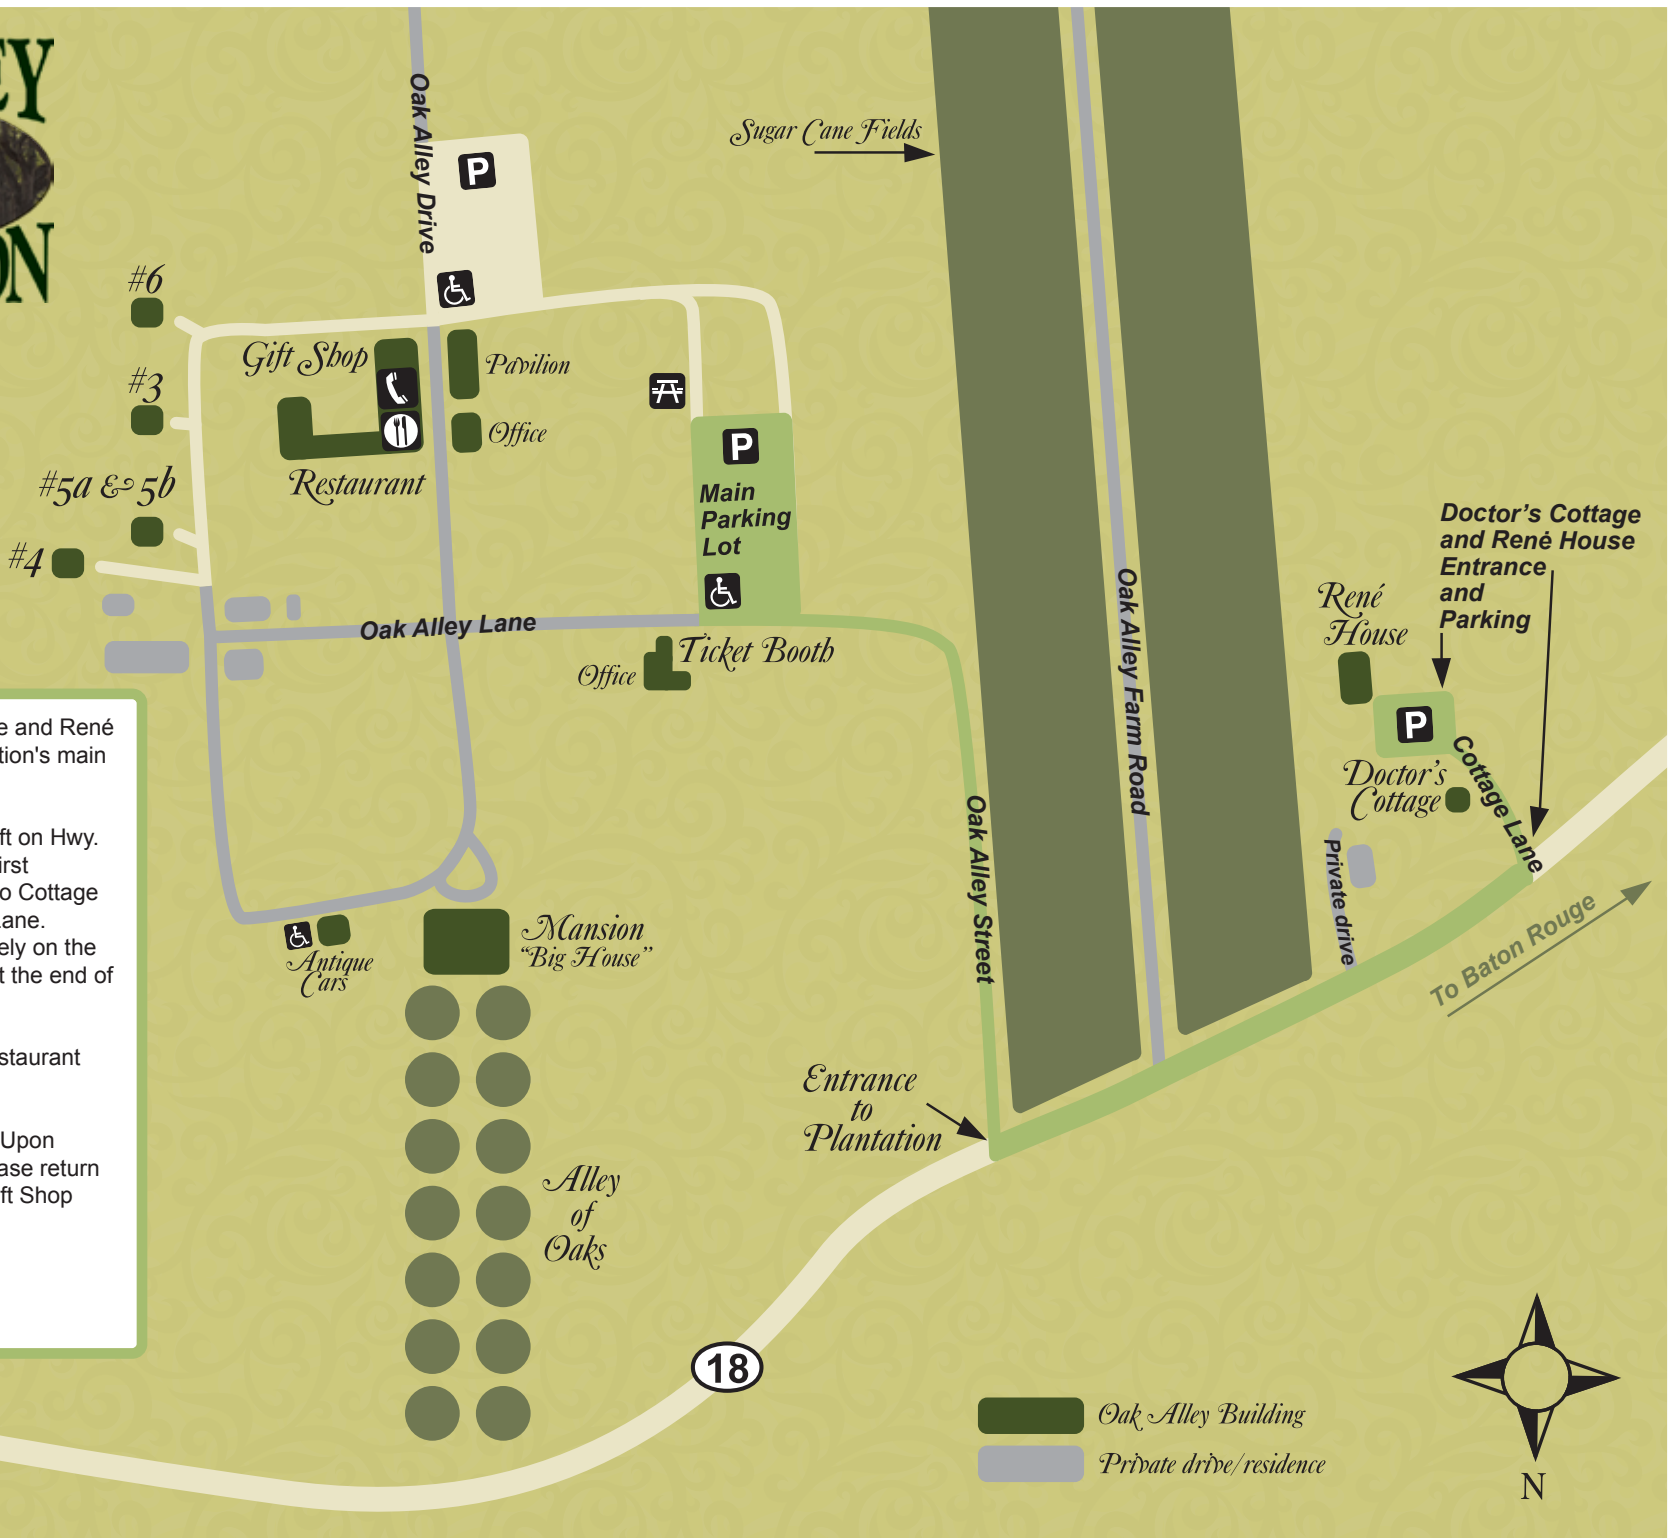

OAK ALLEY PLANTATION

Directions to Doctor's Cottage and René House from Oak Alley Plantation's main parking lot:

From Oak Alley Street turn left on Hwy. 18, travel 0.2 miles past the first residence and private drive, to Cottage Lane, turn left onto Cottage Lane. Doctor's Cottage is immediately on the left and the René' House is at the end of Cottage Lane.

Breakfast is served in the Restaurant between 8:30 and 10:30 am.

Check out time is 11:00 am. Upon check-out and departure, please return cottage keys to hostess or Gift Shop cashier.

Thank You!